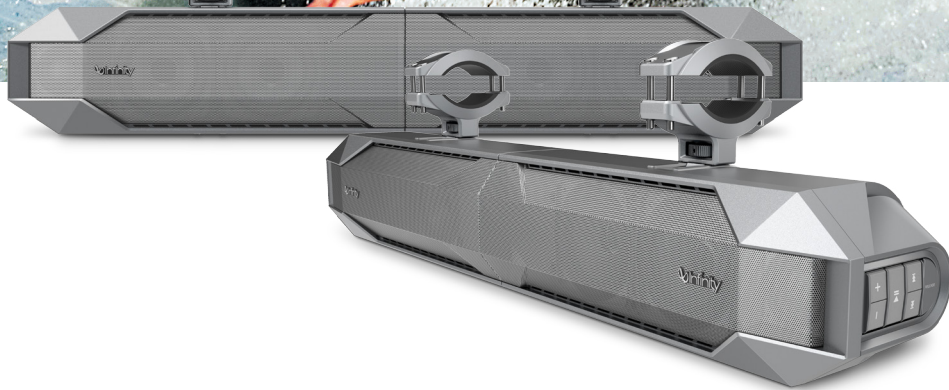

Kappa Marine Soundbar

Infinity Kappa 4100msb Amplified Marine Soundbar

POWERFUL PERFORMANCE COMPANION FOR YOUR ACTIVE LIFESTYLE.

Standard-setting Infinity pro and home audio performance is now available for boaters. The new Infinity Kappa Marine Soundbar is designed for boats as well as other fun family vehicles. Take the helm and experience the sound of powerful INFINITY rollicking sound. (Try 100dB at fifteen feet!) It's also equipped with a super flexible mounting system that will let you ride the waves and take a 10G shock knowing everything is still on board. You can also separate the soundbar into two speaker towers to optimize sound quality for any boat installation including pontoons. Bluetooth, 3.5mm and RCA output jacks allow you and your friends to take turns streaming playlists. There's a GoPro™ shoe for an action camera to share your most exciting moments. With a glowing red LED output display and ambient lighting, you're in the cockpit ready to do things you've never done before—be it on land or sea.

FEATURES

- ▶ Full-Range Separable Speaker System
- ▶ Flexible Placement
- ▶ Detachable Remote BT
- ▶ Class D Amplifier with Multi-Inputs
- ▶ Party Mode
- ▶ Outstanding Display and Appearance
- ▶ Audio Output
- ▶ Power/Protection LED
- ▶ Micro USB

Kappa Marine Soundbar

Infinity Kappa 4100msb Amplified Marine Soundbar

FEATURES AND BENEFITS

Full-Range Separable Speaker System

The high performance speaker array consists of a pair of 4" long excursion mid/woofers and one high output tweeter per channel. The KAPPA 4100msb can also be separated into two speaker towers utilizing the optional Infinity 300ke separation kit which includes a 9.8' (3m) bridge umbilical cable and rear and bottom filler plates.

A detachable RF remote gives you full control over your music wherever you are without having to aim the remote at the Soundbar and worrying about the sunlight washing you out.

Class D Amplifier with Multi-Inputs