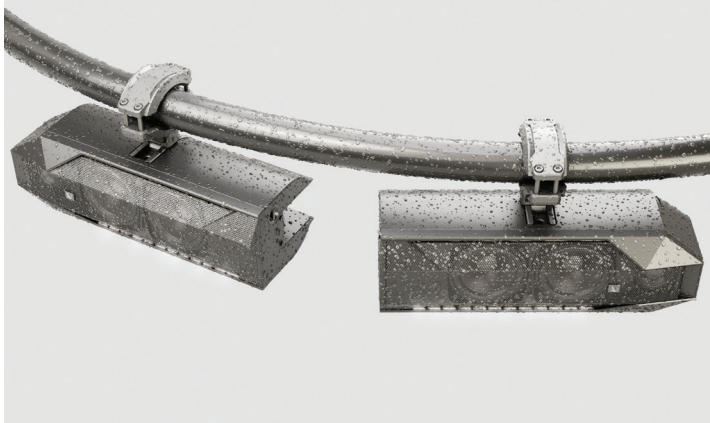

Kappa Marine Soundbar

Infinity Kappa 4100msb Amplified Marine Soundbar

POWERFUL PERFORMANCE COMPANION FOR YOUR ACTIVE LIFESTYLE.

Standard-setting Infinity pro and home audio performance is now available for boaters. The new Infinity Kappa Marine Soundbar is designed for boats as well as other fun family vehicles. Take the helm and experience the sound of powerful INFINITY rollicking sound. (Try 100dB at fifteen feet!) It's also equipped with a super flexible mounting system that will let you ride the waves and take a 10G shock knowing everything is still on board. You can also separate the soundbar into two speaker towers to optimize sound quality for any boat installation including pontoons. Bluetooth, 3.5mm and RCA output jacks allow you and your friends to take turns streaming playlists. There's a GoPro™ shoe for an action camera to share your most exciting moments. With a glowing red LED output display and ambient lighting, you're in the cockpit ready to do things you've never done before—be it on land or sea.

Kappa Marine Soundbar

Infinity Kappa 4100msb Amplified Marine Soundbar

FEATURES AND BENEFITS

Full-Range Separable Speaker System

The high performance speaker array consists of a pair of 4" long excursion mid/woofers and one high output tweeter per channel. The KAPPA 4100msb can also be separated into two speaker towers utilizing the optional Infinity 300ke separation kit which includes a 9.8' (3m) bridge umbilical cable and rear and bottom filler plates.

Flexible Placement

A versatile mounting system with universal mounting clamps, inserts, and quick release brackets offers easy installation and multi-mounting options—including pontoon boats.

Detachable Remote BT

A detachable RF remote gives you full control over your music wherever you are without having to aim the remote at the Soundbar and worrying about the sunlight washing you out.

Class D Amplifier with Multi-Inputs