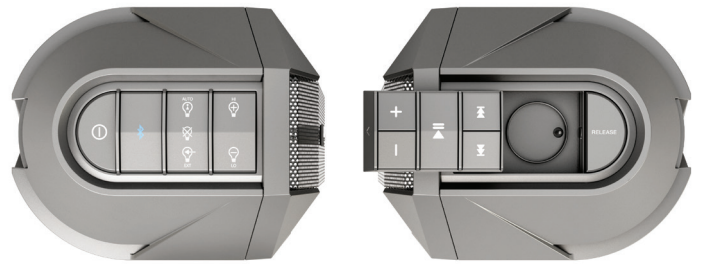

Kappa Marine Soundbar

Infinity Kappa 4100msb Amplified Marine Soundbar

POWERFUL PERFORMANCE COMPANION FOR YOUR ACTIVE LIFESTYLE.

Standard-setting Infinity pro and home audio performance is now available for boaters. The new Infinity Kappa Marine Soundbar is designed for boats as well as other fun family vehicles. Take the helm and experience the sound of powerful INFINITY rollicking sound. (Try 100dB at fifteen feet!) It's also equipped with a super flexible mounting system that will let you ride the waves and take a 10G shock knowing everything is still on board. You can also separate the soundbar into two speaker towers to optimize sound quality for any boat installation including pontoons. Bluetooth, 3.5mm and RCA output jacks allow you and your friends to take turns streaming playlists. There's a GoPro™ shoe for an action camera to share your most exciting moments. With a glowing red LED output display and ambient lighting, you're in the cockpit ready to do things you've never done before—be it on land or sea.

FEATURES

- ▶ Full-Range Separable Speaker System
- ▶ Flexible Placement
- ▶ Detachable Remote BT
- ▶ Class D Amplifier with Multi-Inputs
- ▶ Party Mode
- ▶ Outstanding Display and Appearance
- ▶ Audio Output
- ▶ Power/Protection LED
- ▶ Micro USB

Kappa Marine Soundbar

Infinity Kappa 4100msb Amplified Marine Soundbar

FEATURES AND BENEFITS

Full-Range Separable Speaker System

The high performance speaker array consists of a pair of 4" long excursion mid/woofers and one high output tweeter per channel. The KAPPA 4100msb can also be separated into two speaker towers utilizing the optional Infinity 300ke separation kit which includes a 9.8' (3m) bridge umbilical cable and rear and bottom filler plates.

A detachable RF remote gives you full control over your music wherever you are without having to aim the remote at the Soundbar and worrying about the sunlight washing you out.

Class D Amplifier with Multi-Inputs