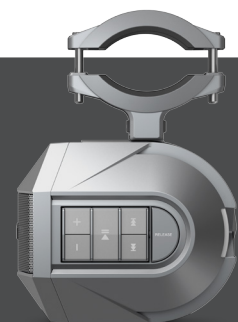

Kappa Marine Soundbar

Infinity Kappa 4100msb Amplified Marine Soundbar

POWERFUL PERFORMANCE COMPANION FOR YOUR ACTIVE LIFESTYLE.

Standard-setting Infinity pro and home audio performance is now available for boaters. The new Infinity Kappa Marine Soundbar is designed for boats as well as other fun family vehicles. Take the helm and experience the sound of powerful INFINITY rollicking sound. (Try 100dB at fifteen feet!) It's also equipped with a super flexible mounting system that will let you ride the waves and take a 10G shock knowing everything is still on board. You can also separate the soundbar into two speaker towers to optimize sound quality for any boat installation including pontoons. Bluetooth, 3.5mm and RCA output jacks allow you and your friends to take turns streaming playlists. There's a GoPro™ shoe for an action camera to share your most exciting moments. With a glowing red LED output display and ambient lighting, you're in the cockpit ready to do things you've never done before—be it on land or sea.

FEATURES

- ▶ Full-Range Separable Speaker System
- ▶ Flexible Placement
- ▶ Detachable Remote BT
- ▶ Class D Amplifier with Multi-Inputs
- ▶ Party Mode
- ▶ Outstanding Display and Appearance
- ▶ Audio Output
- ▶ Power/Protection LED
- ▶ Micro USB

Kappa Marine Soundbar

Infinity Kappa 4100msb Amplified Marine Soundbar

FEATURES AND BENEFITS

Full-Range Separable Speaker System

The high performance speaker array consists of a pair of 4" long excursion mid/woofers and one high output tweeter per channel. The KAPPA 4100msb can also be separated into two speaker towers utilizing the optional Infinity 300ke separation kit which includes a 9.8' (3m) bridge umbilical cable and rear and bottom filler plates.

A detachable RF remote gives you full control over your music wherever you are without having to aim the remote at the Soundbar and worrying about the sunlight washing you out.

Class D Amplifier with Multi-Inputs